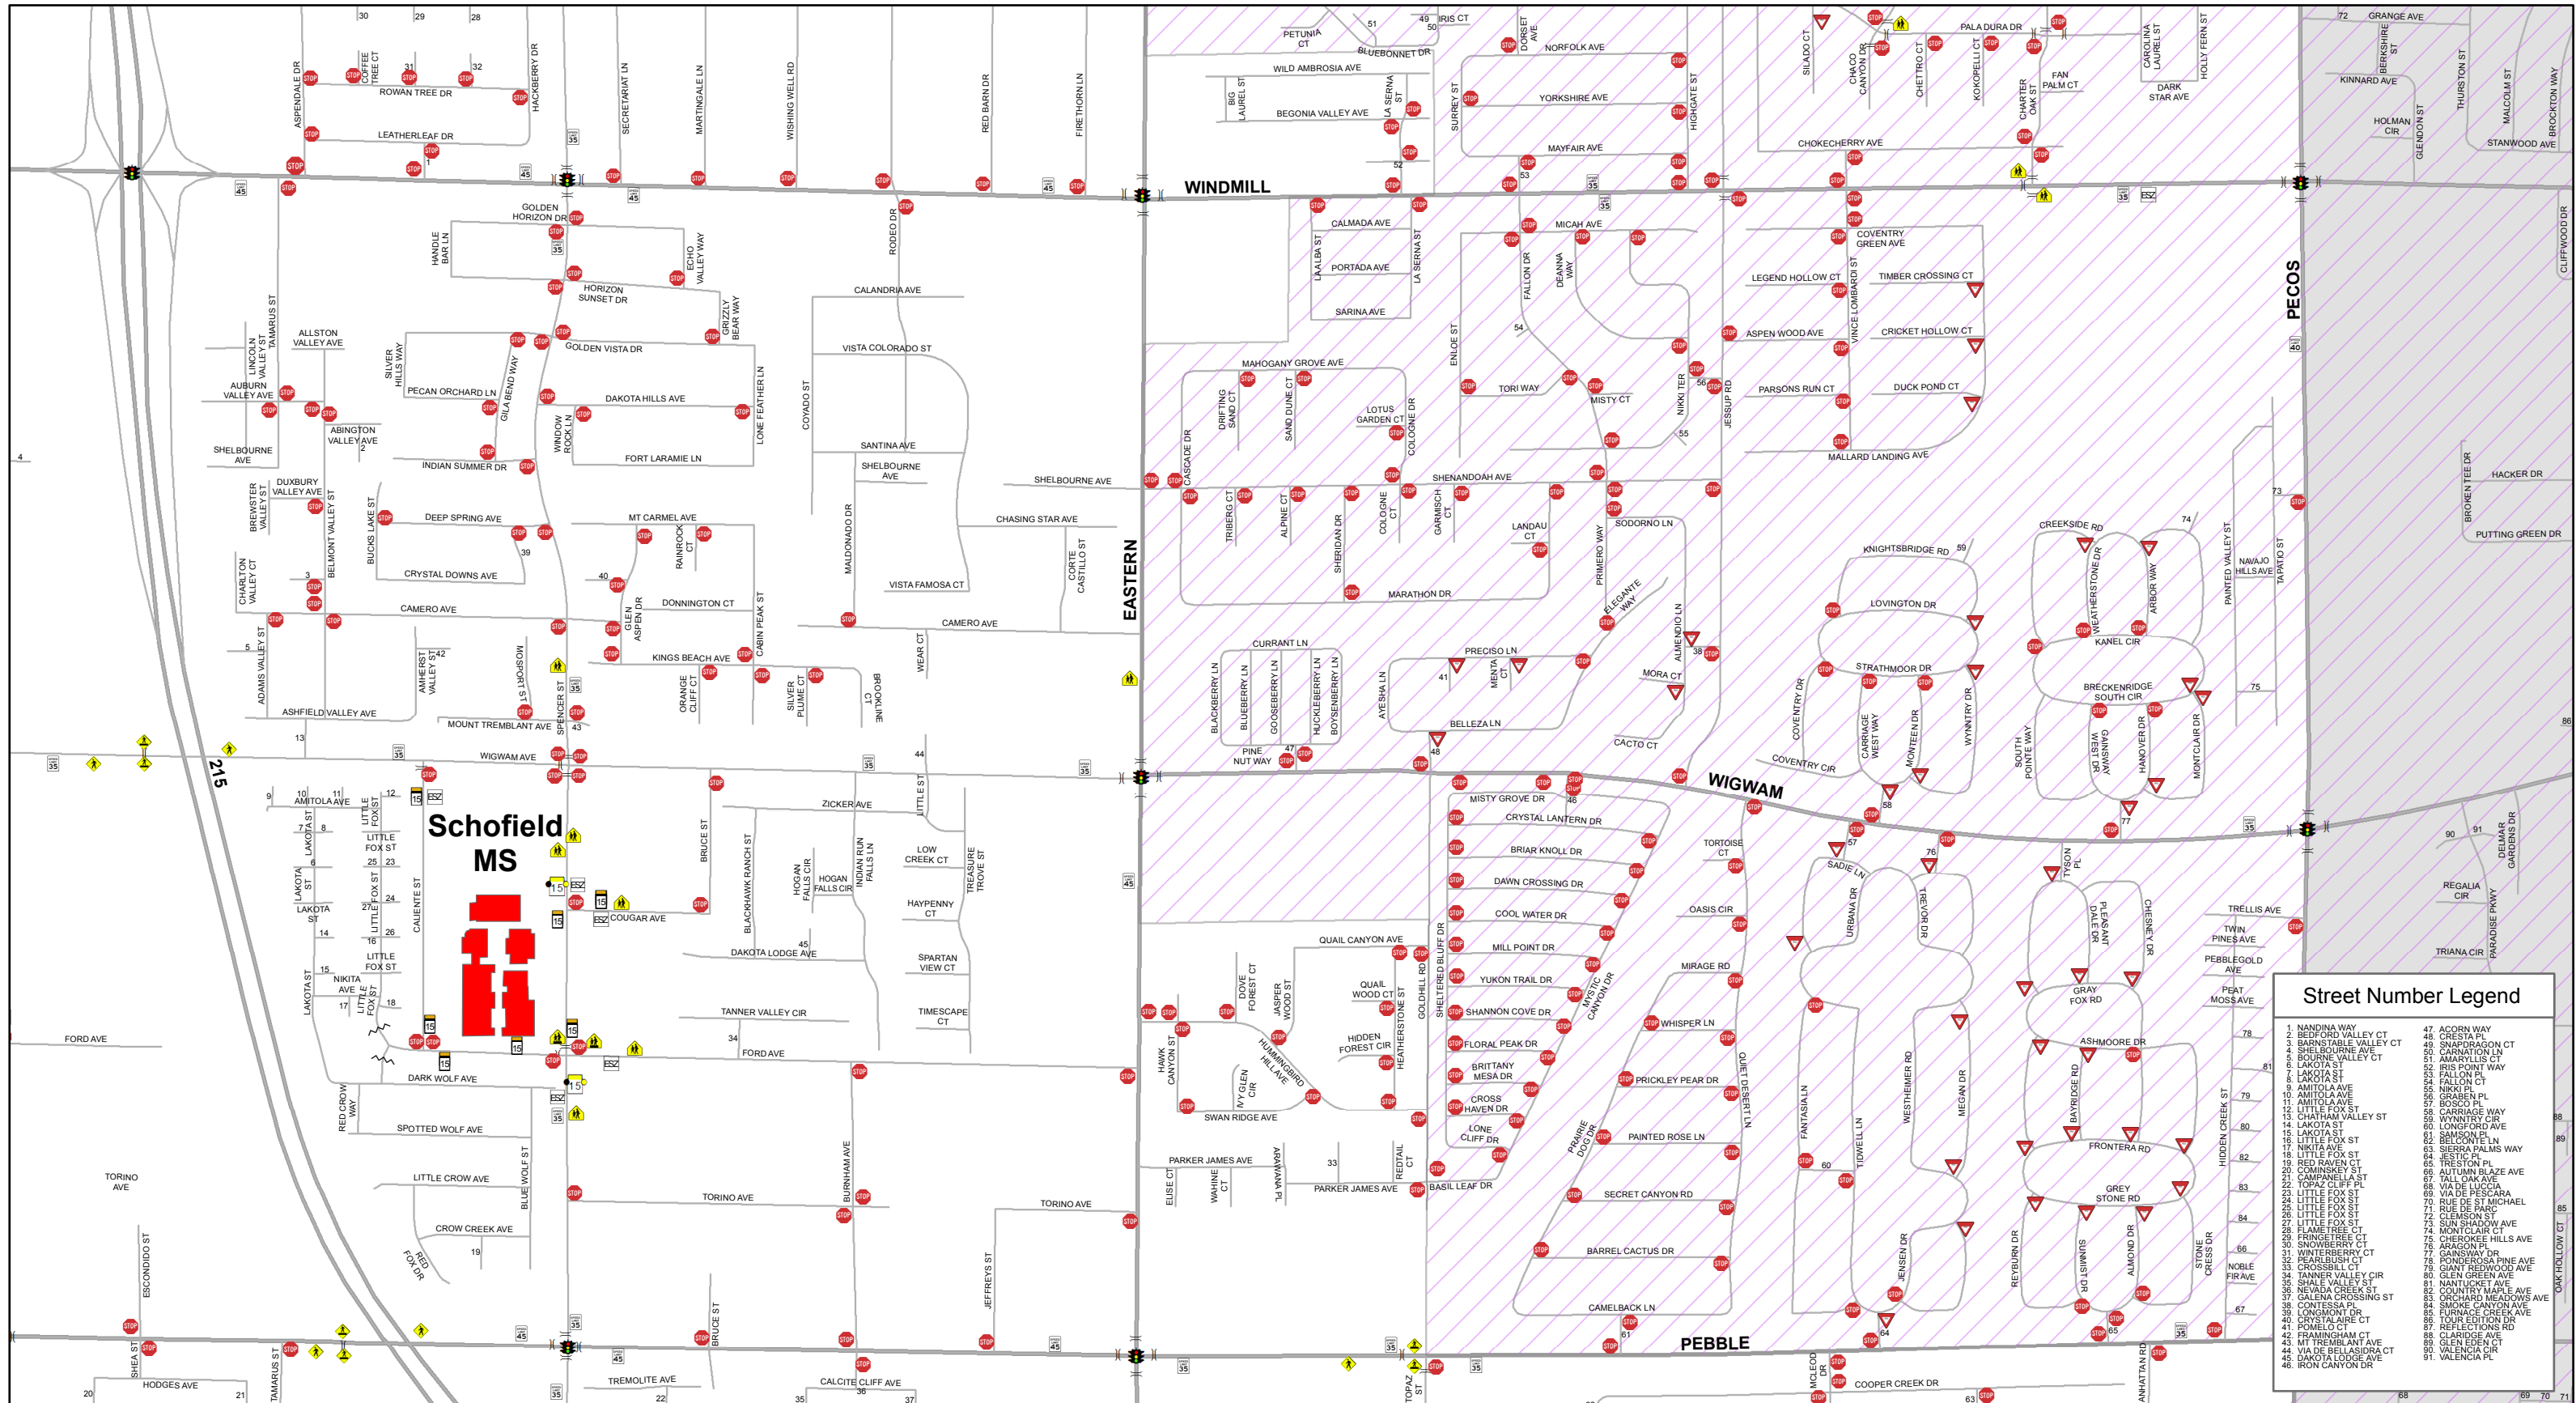

DISCLAIMER:

This map is provided to assist parents/guardians and students in the selection of a walking/bicycling route to and from school. The location of traffic control devices and roadway conditions will change, so parents/guardians must continually review the route with their child/children. This information is provided for information purposes only. Nothing herein is warranted by Clark County, and no liability is assumed by Clark County or the Clark County School District for the information provided, including but not limited to the accuracy of the data shown herein. Speed limits are 25 mph unless otherwise noted.

For more Information see <http://www.clarkcountynv.gov/depts/public_works/Pages/default.aspx>

Jack Schofield Middle School SE Half - Map 2 of 3

Bell Times
8:00 AM - 2:11 PM

Legend

- Clark County
- Boulder City
- City of Henderson
- City of Las Vegas
- City of Mesquite
- City of North Las Vegas

2014-2015

Street Number Legend